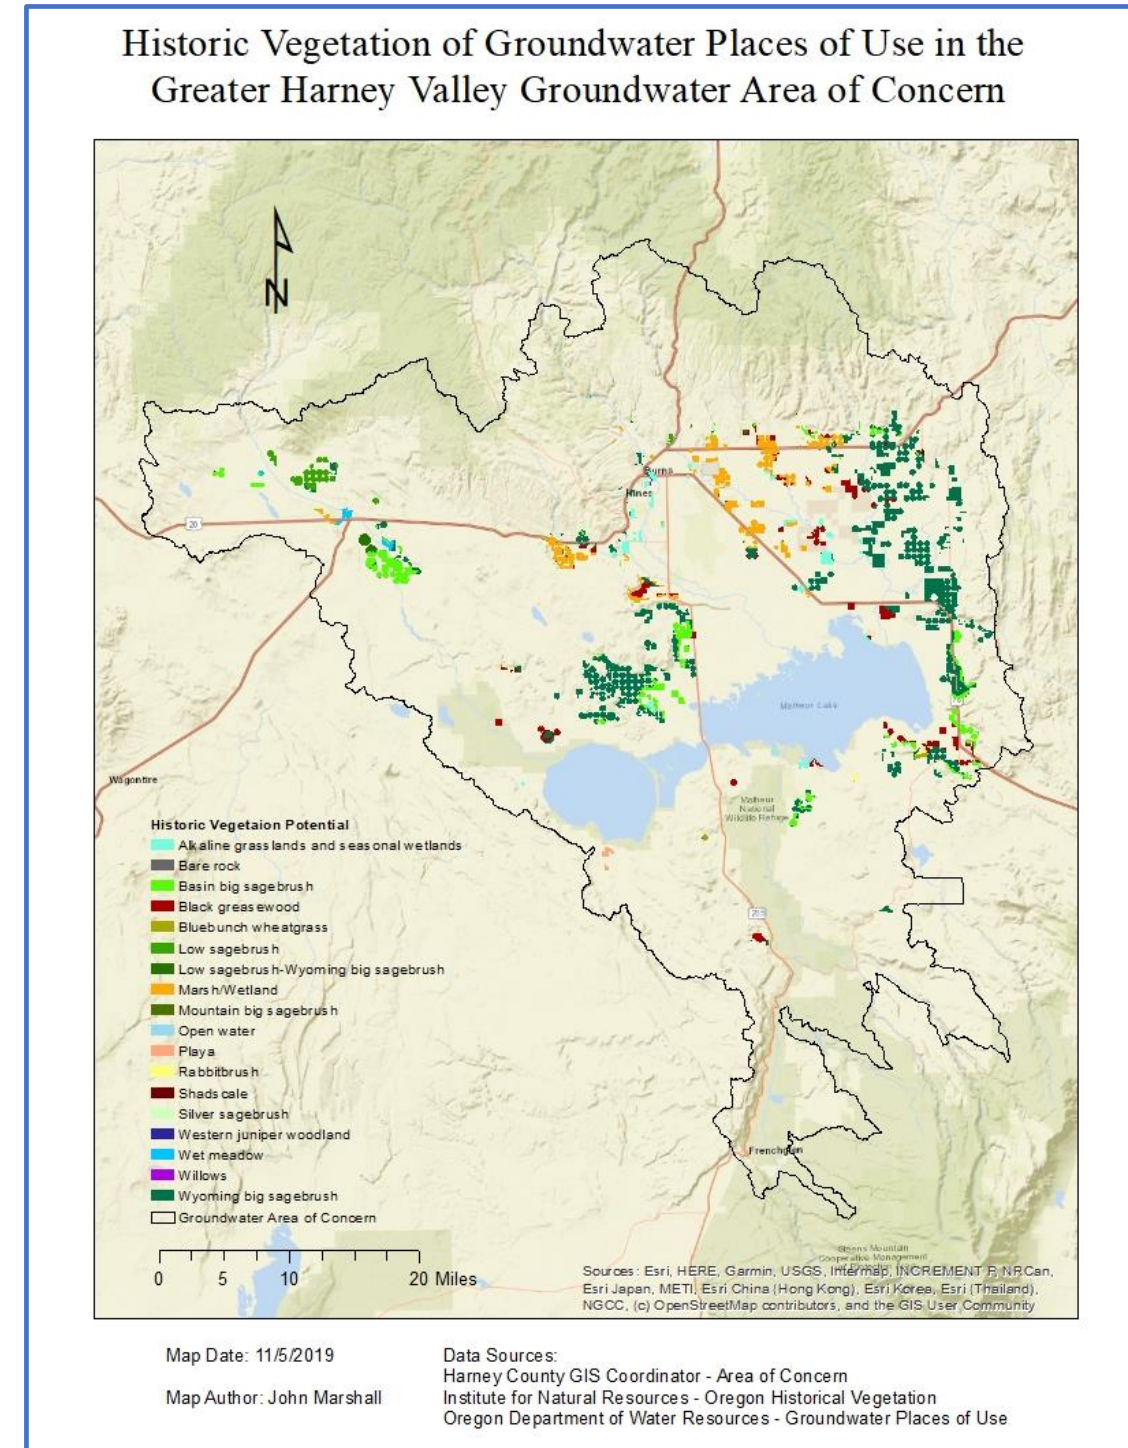

Historic Vegetation of Groundwater Places of Use in the Greater Harney Valley Groundwater Area of Concern

Historic Vegetation of Groundwater Places of Use in the Greater Harney Valley Groundwater Area of Concern

Plant Community	Acres
Wyoming Big Sagebrush	41106
Marsh - Wetland	11654.5
Basin Big Sagebrush	10991
Black Greasewood	7508.8
Alkaline Grassland – Seasonal Wetland	3784.1
Low Sagebrush	2728.8
Wet Meadow	851.2
Low Sagebrush - Wyoming Big Sagebrush	810.8
Bluebunch Wheatgrass	395.7
Playa	316.1
Rabbitbrush	282.2
Shadscale	69.5
Silver Sagebrush	36.6
Willows	17.5
Western Juniper	5.7
Mountain Big Sagebrush	4.8