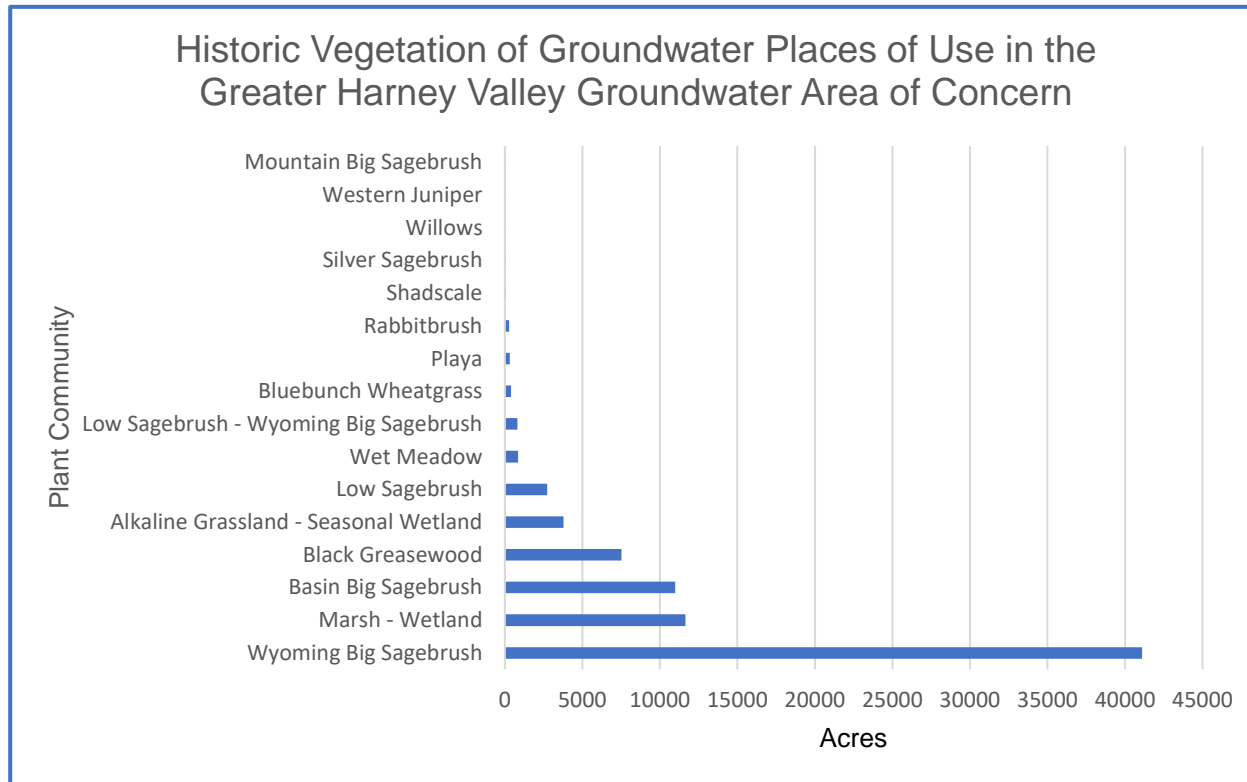

Historic Vegetation of Groundwater Places of Use in the Greater Harney Valley Groundwater Area of Concern

Historic Vegetation of Groundwater Places of Use in the Greater Harney Valley Groundwater Area of Concern

Plant Community	Acres
Wyoming Big Sagebrush	41106
Marsh - Wetland	11654.5
Basin Big Sagebrush	10991
Black Greasewood	7508.8
Alkaline Grassland – Seasonal Wetland	3784.1
Low Sagebrush	2728.8
Wet Meadow	851.2
Low Sagebrush - Wyoming Big Sagebrush	810.8
Bluebunch Wheatgrass	395.7
Playa	316.1
Rabbitbrush	282.2
Shadscale	69.5
Silver Sagebrush	36.6
Willows	17.5
Western Juniper	5.7
Mountain Big Sagebrush	4.8