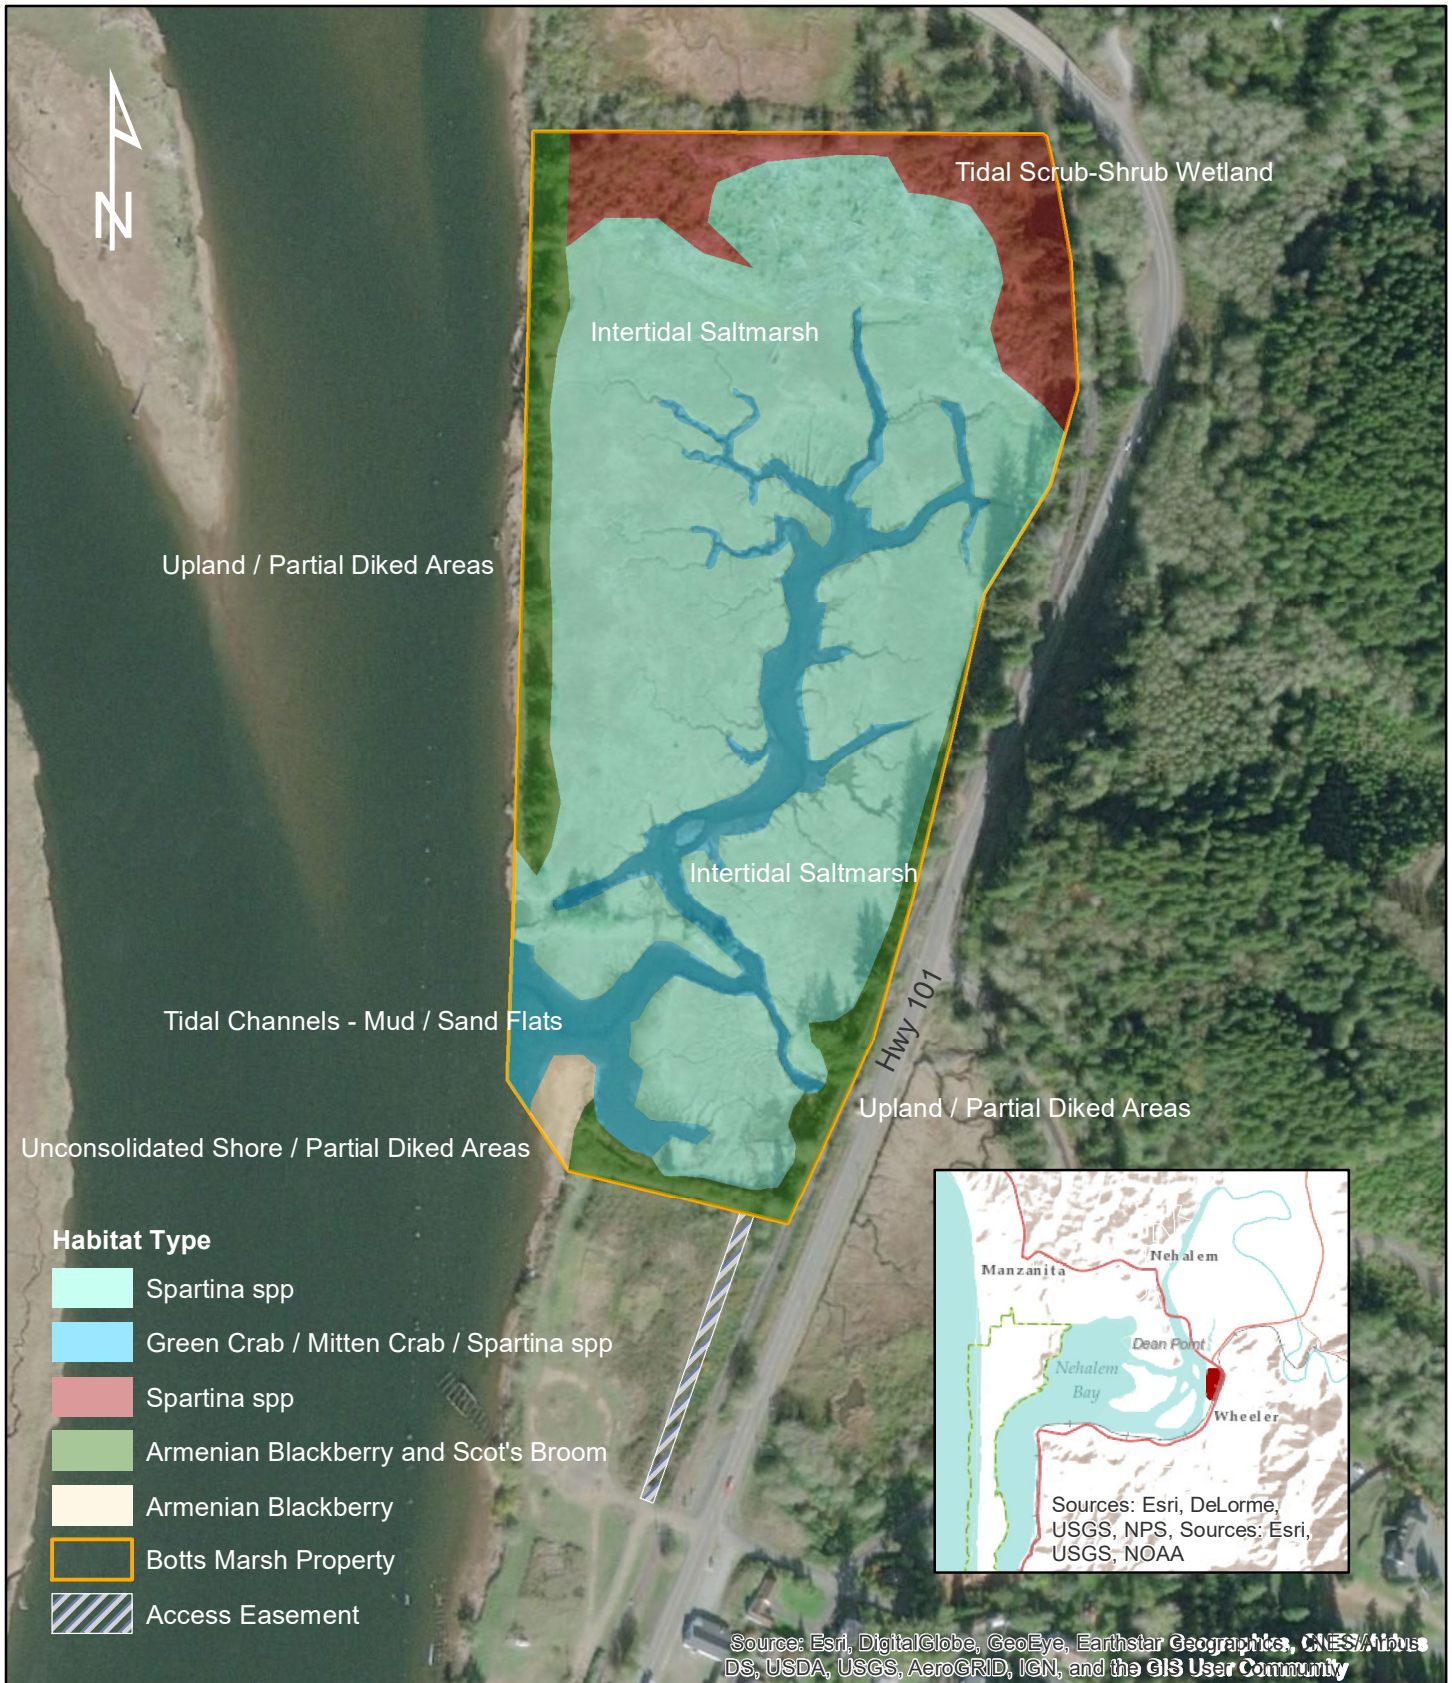

Botts Marsh Invasive Species Monitoring

Map Author: John Marshall
 Map Date: January 19, 2020
 Data Source: Bierly Associates LLC

These data are generalized and may be updated without notice. No claim is made for or against data accuracy.